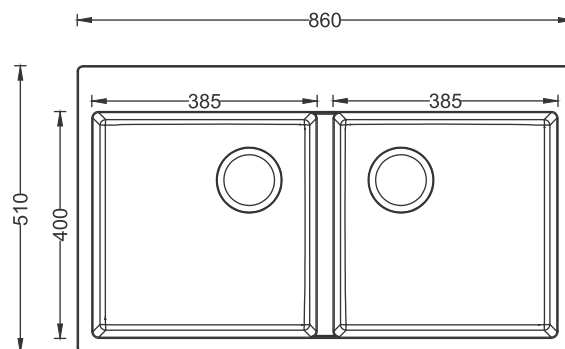

Morzze Customer Service

1800 11 0123 | info@morzze.com

July, 2023